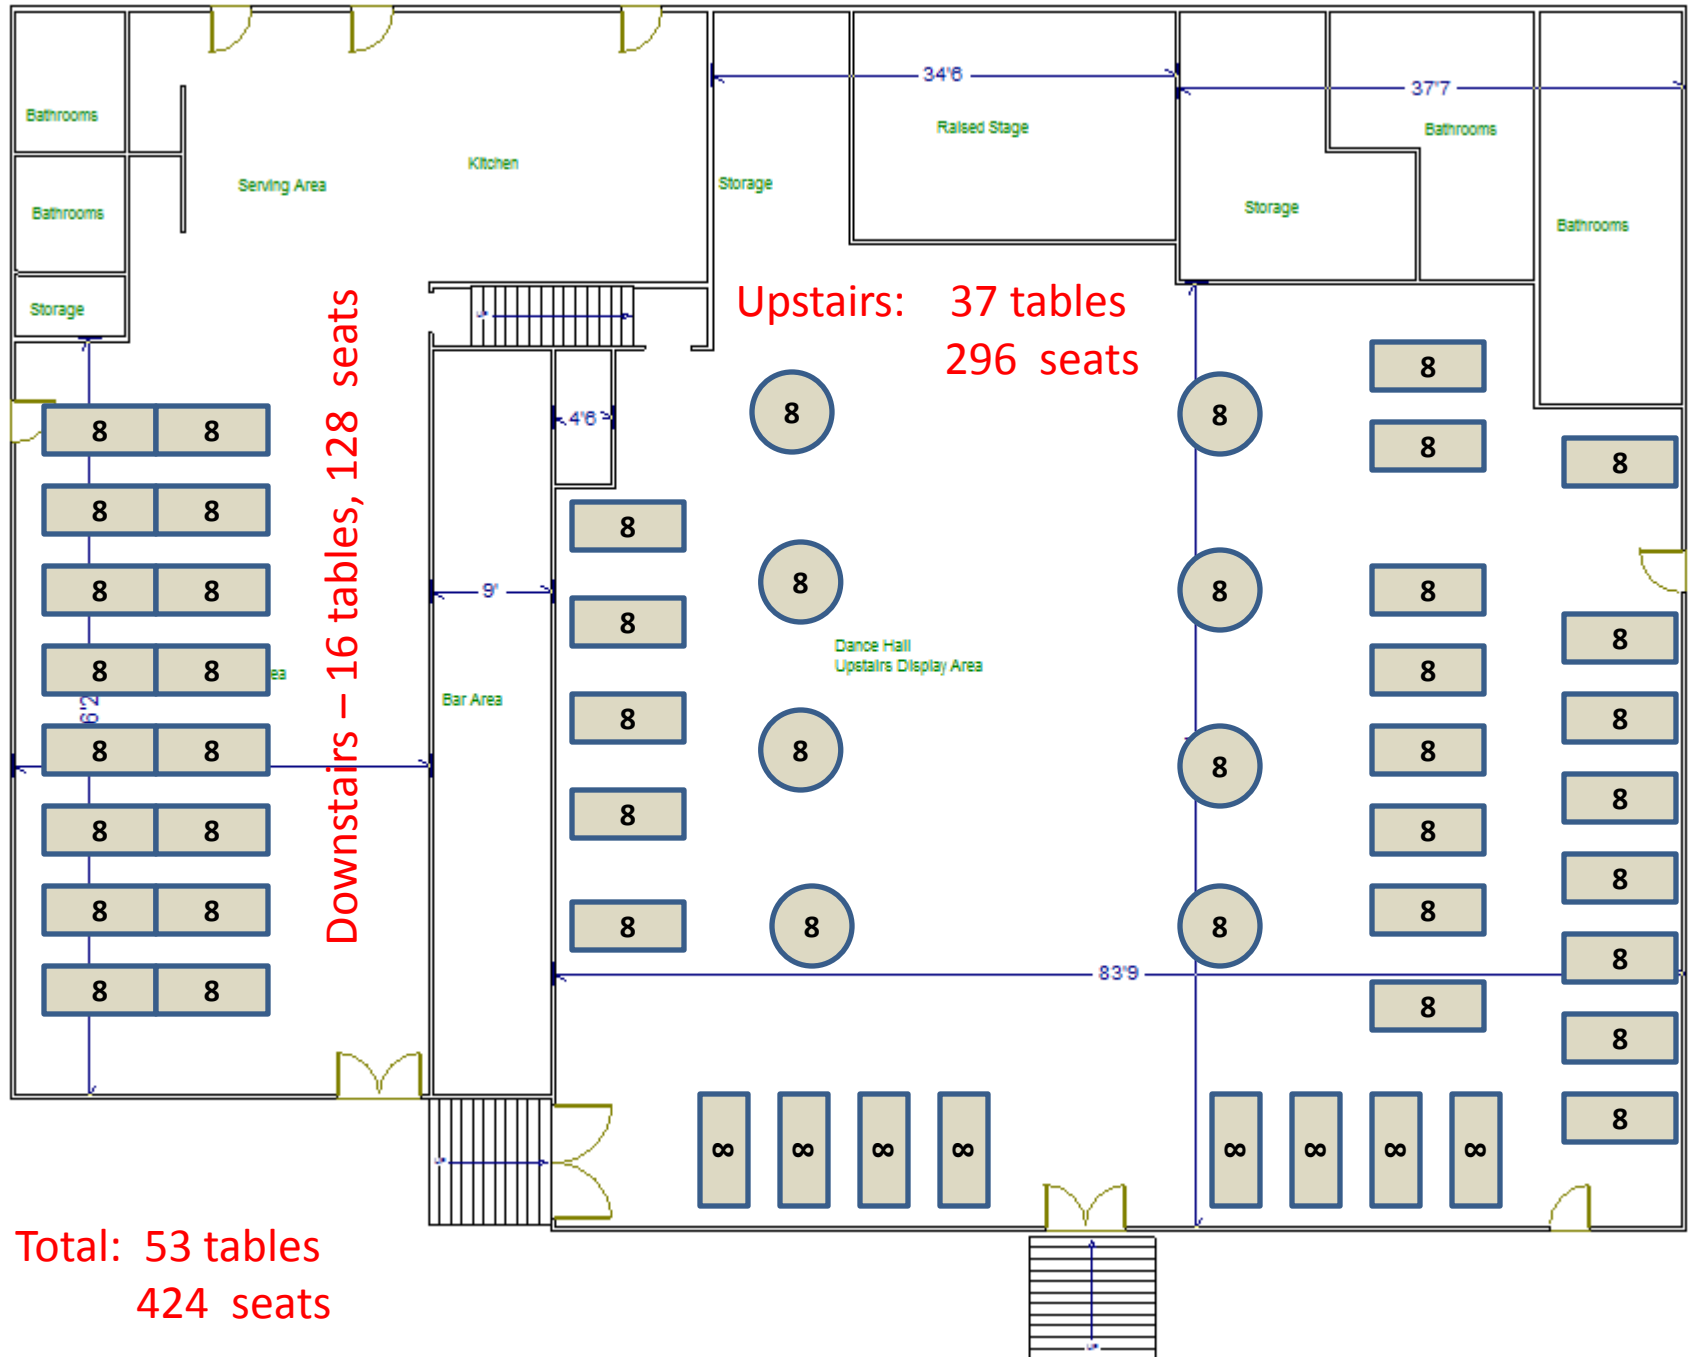

Round Top Rifle Association Hall – Seating Schema

Total: 53 tables
424 seats